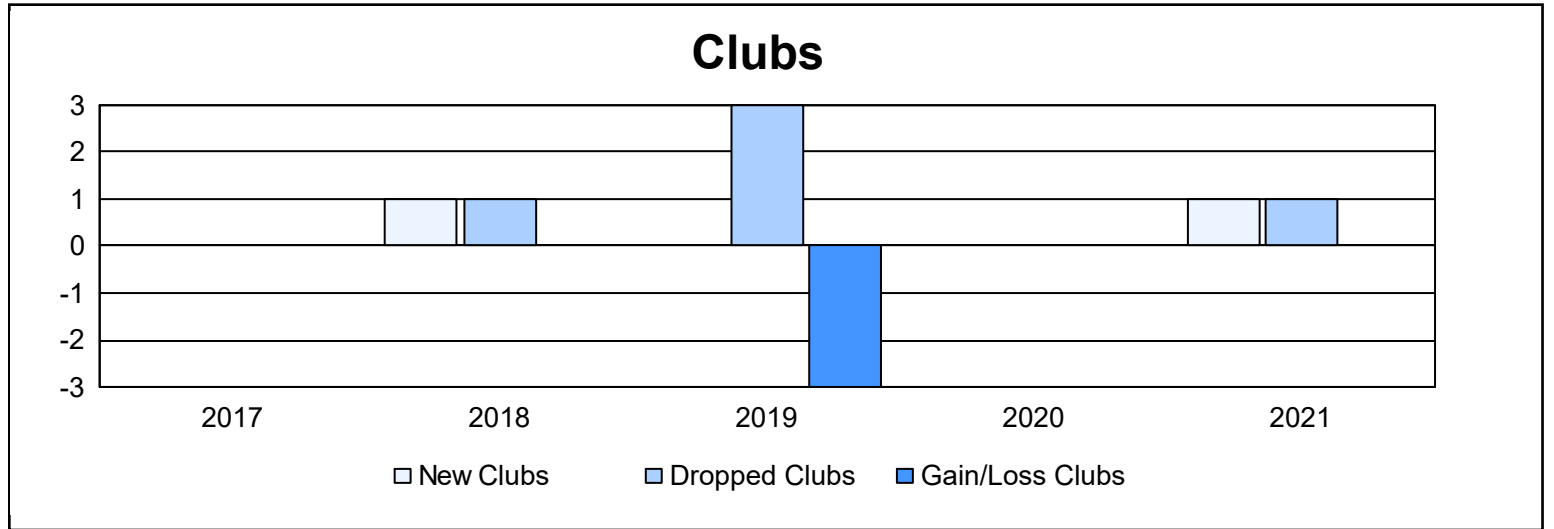

Year	New Clubs	Dropped Clubs	Gain/ Loss Clubs	New Members	Charter Members	Reinstate Members	Transfer Members	Total Member Added	Total Members Dropped	Gain/ Loss Members
2016-2017	0	0	0	148	0	2	3	153	123	30
2017-2018	1	1	0	80	21	0	5	106	191	-85
2018-2019	0	3	-3	90	0	2	6	98	140	-42
2019-2020	0	0	0	67	0	1	2	70	113	-43
2020-2021	1	1	0	80	14	3	12	109	145	-36
<b>Average</b>	<b>0</b>	<b>1</b>	<b>-1</b>	<b>93</b>	<b>7</b>	<b>2</b>	<b>6</b>	<b>107</b>	<b>142</b>	<b>-35</b>

### Membership Composition June 2021 Cumulative