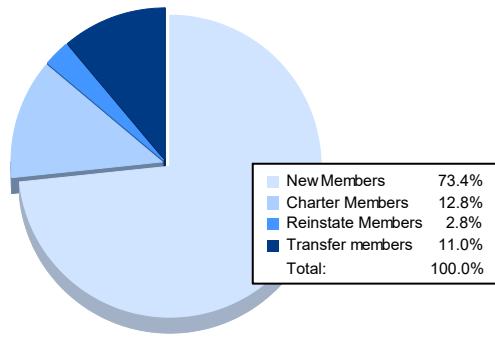

Year	New Clubs	Dropped Clubs	Gain/ Loss Clubs	New Members	Charter Members	Reinstate Members	Transfer Members	Total Member Added	Total Members Dropped	Gain/ Loss Members
2016-2017	0	0	0	148	0	2	3	153	123	30
2017-2018	1	1	0	80	21	0	5	106	191	-85
2018-2019	0	3	-3	90	0	2	6	98	140	-42
2019-2020	0	0	0	67	0	1	2	70	113	-43
2020-2021	1	1	0	80	14	3	12	109	145	-36
<b>Average</b>	<b>0</b>	<b>1</b>	<b>-1</b>	<b>93</b>	<b>7</b>	<b>2</b>	<b>6</b>	<b>107</b>	<b>142</b>	<b>-35</b>

### Membership Composition June 2021 Cumulative

### Gender Composition June 2021 Cumulative