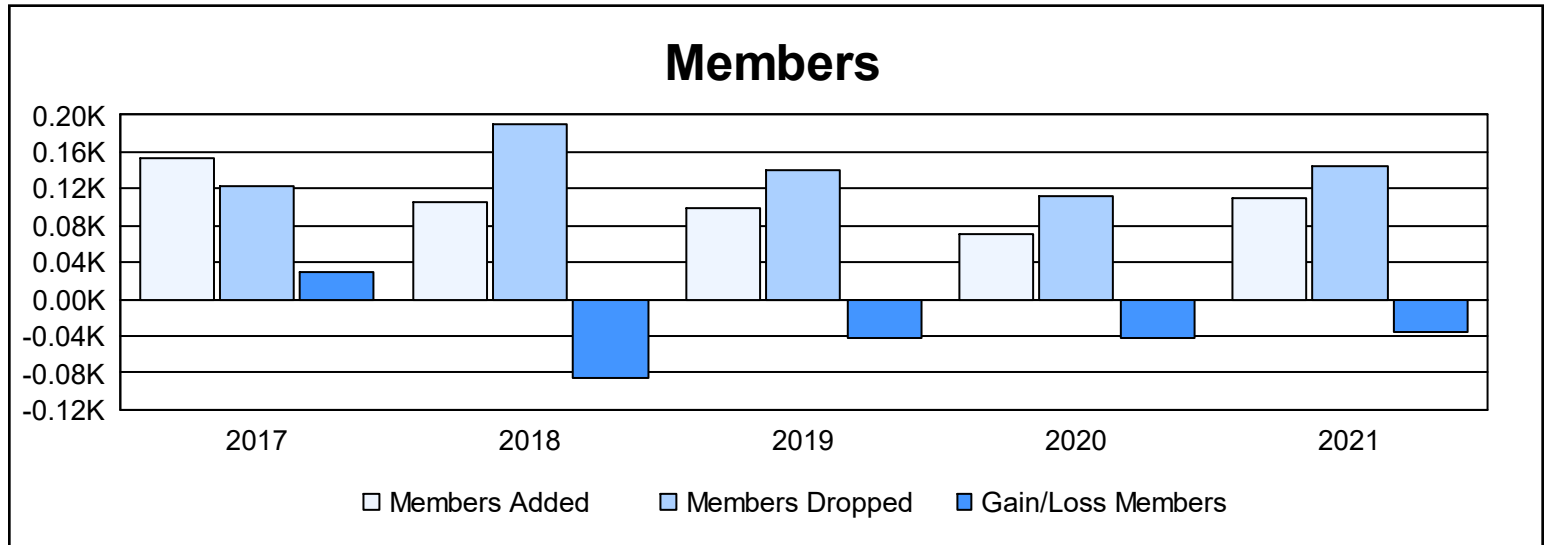

Year	New Clubs	Dropped Clubs	Gain/ Loss Clubs	New Members	Charter Members	Reinstate Members	Transfer Members	Total Member Added	Total Members Dropped	Gain/ Loss Members
2016-2017	0	0	0	148	0	2	3	153	123	30
2017-2018	1	1	0	80	21	0	5	106	191	-85
2018-2019	0	3	-3	90	0	2	6	98	140	-42
2019-2020	0	0	0	67	0	1	2	70	113	-43
2020-2021	1	1	0	80	14	3	12	109	145	-36
<b>Average</b>	<b>0</b>	<b>1</b>	<b>-1</b>	<b>93</b>	<b>7</b>	<b>2</b>	<b>6</b>	<b>107</b>	<b>142</b>	<b>-35</b>

### Membership Composition June 2021 Cumulative